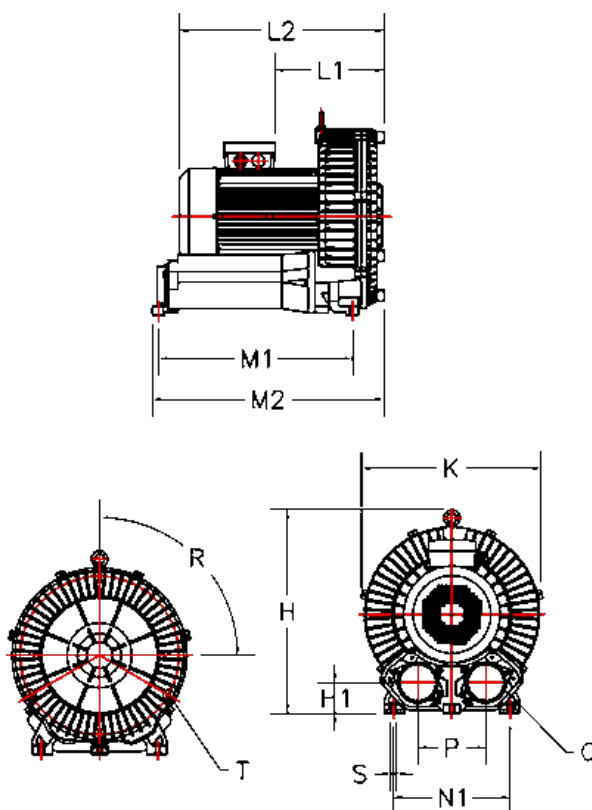

Data Sheet

Article number: 2761042915061

Description: KLEEblower KB429-1 1,5/1,75 kW
1x230V 50/60Hz Single stage with Klixon/built in bimetal switch

Measures

H = 338.5	N1 = 260
H1 = 47	Noise level dB 50/60Hz = 70/73
K = 332	P = 120
L1 = 126	Q = 2-PF 2" (NPT 2")
L2 = 320	R (degrees) = 3x120
M1 = 115	S = 4 x Ø14
M2 = 321.5	T = 3 - M8X1,25 - 15 dyb
N = 298	